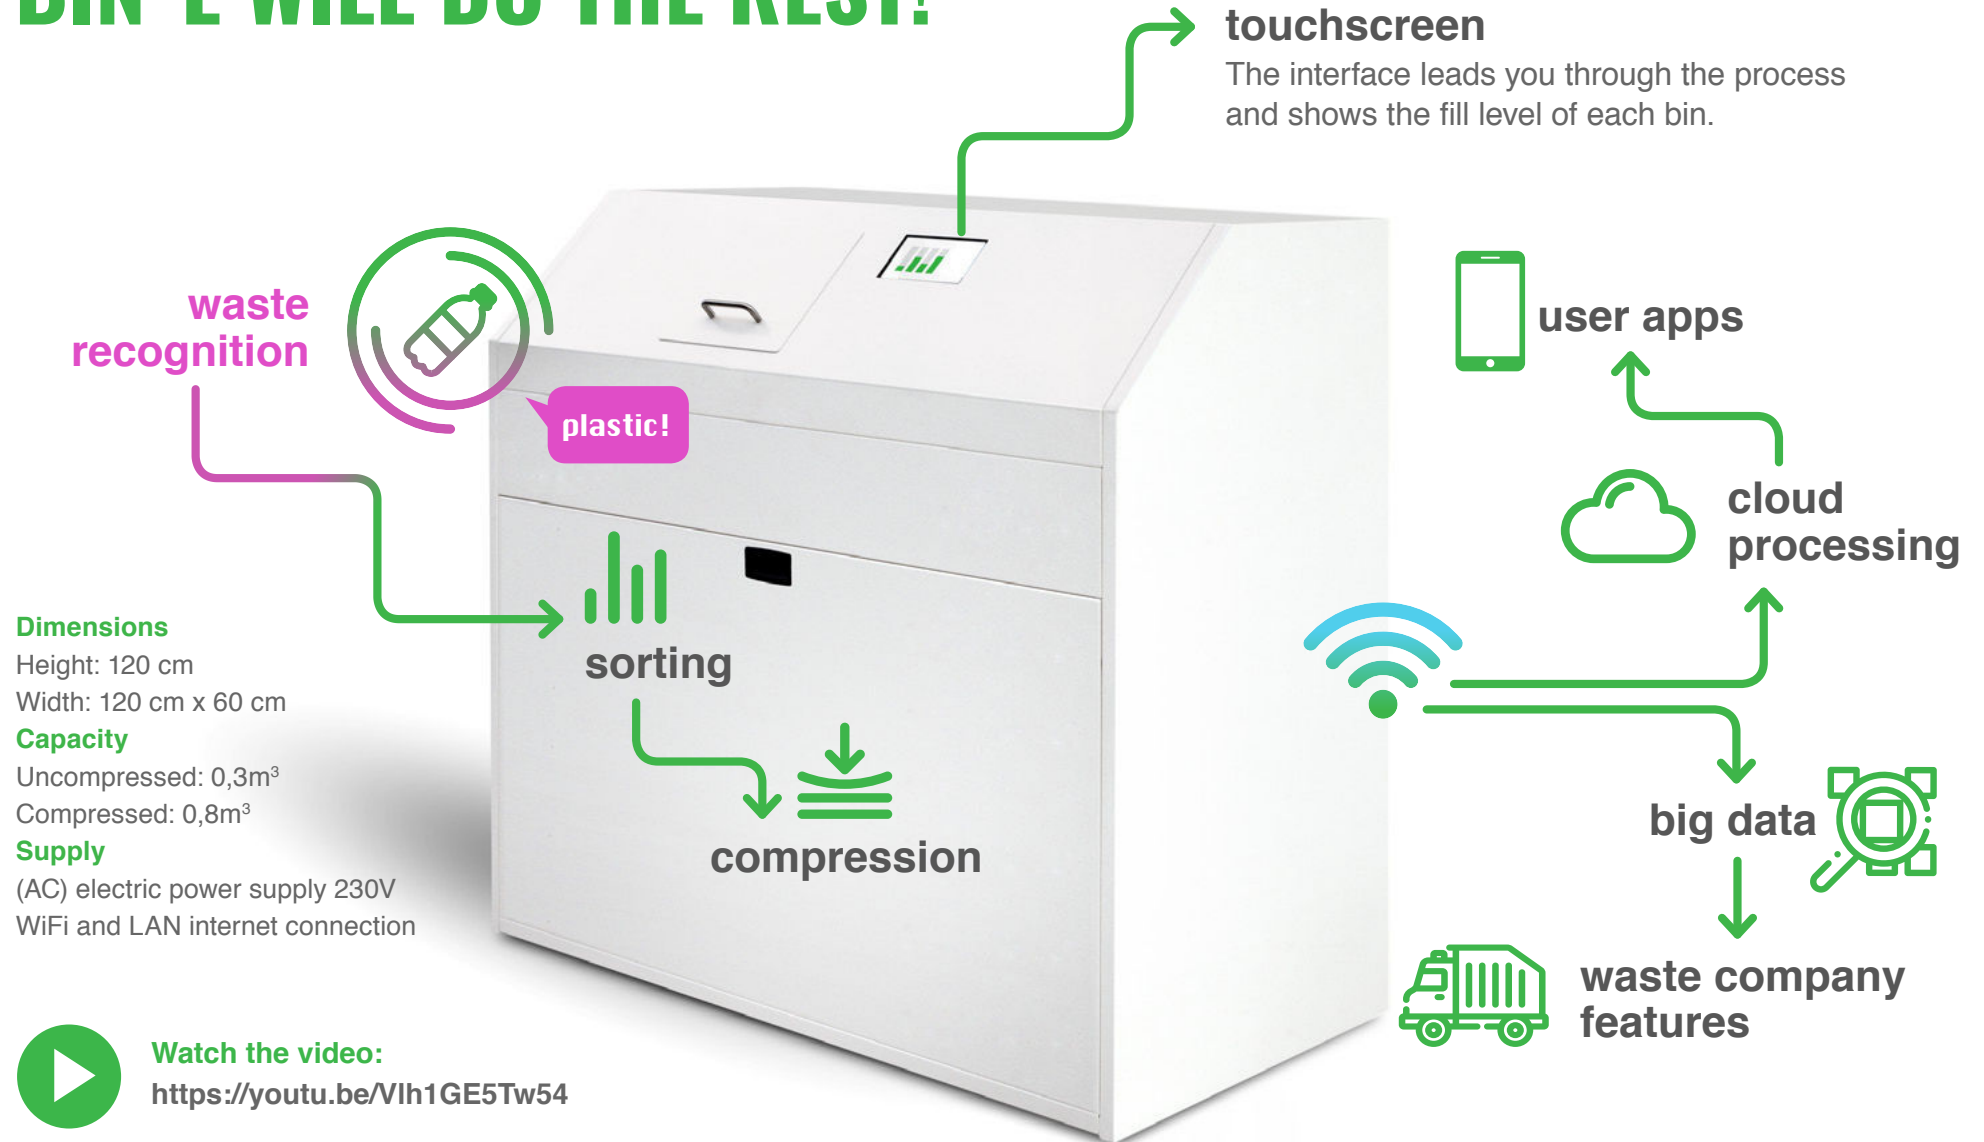

SMART WASTE BIN

Product Brochure | September 2018

Bin-e

SORT IT OUT. OR LET BIN-E DO IT FOR YOU.

Bin-e is a unique IoT device equipped with the most advanced technology. It provides a sustainable solution for simple and effortless recycling in every eco-friendly workplace.

Bin-e

JUST PUT THE WASTE INSIDE. BIN-E WILL DO THE REST!

Watch the video:
<https://youtu.be/Vlh1GE5Tw54>

HOW DOES IT WORK?

waste recognition

waste sorting

waste compression

fill level control

logistic optimization

GET CONTROL WITH THE APP!

The **client app** gives you access to all your devices. You can check level of each bin, summary statistics and real-time data.

The **management app** shows you a list of all devices. You can connect devices with your customers.