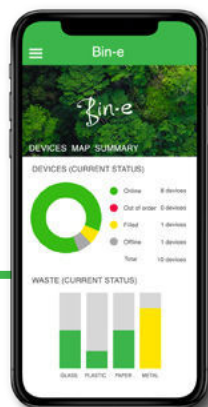

SMART WASTE BIN

Product Brochure | September 2018

Bin-e

SORT IT OUT. OR LET BIN-E DO IT FOR YOU.

Bin-e is a unique IoT device equipped with the most advanced technology. It provides a sustainable solution for simple and effortless recycling in every eco-friendly workplace.

Bin-e

JUST PUT THE WASTE INSIDE. BIN-E WILL DO THE REST!

Watch the video:
<https://youtu.be/Vlh1GE5Tw54>

HOW DOES IT WORK?

waste recognition

waste sorting

waste compression

fill level control

logistic optimization

GET CONTROL WITH THE APP!

The **client app** gives you access to all your devices. You can check level of each bin, summary statistics and real-time data.

The **management app** shows you a list of all devices. You can connect devices with your customers.